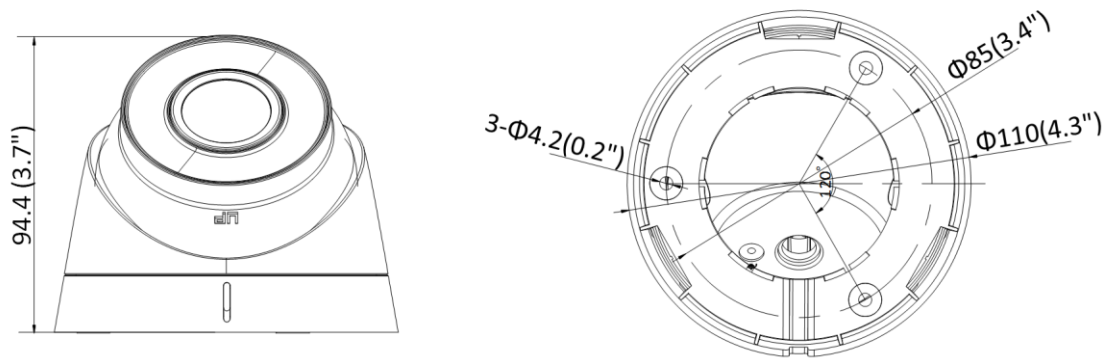

* Listed resolutions are only selectable options. It does not mean that all streams can work at their maximum resolution at the same time.

Available Model

DS-2CD1343G0E-I (2.8/4 mm)

Dimension

Unit: mm (inch)